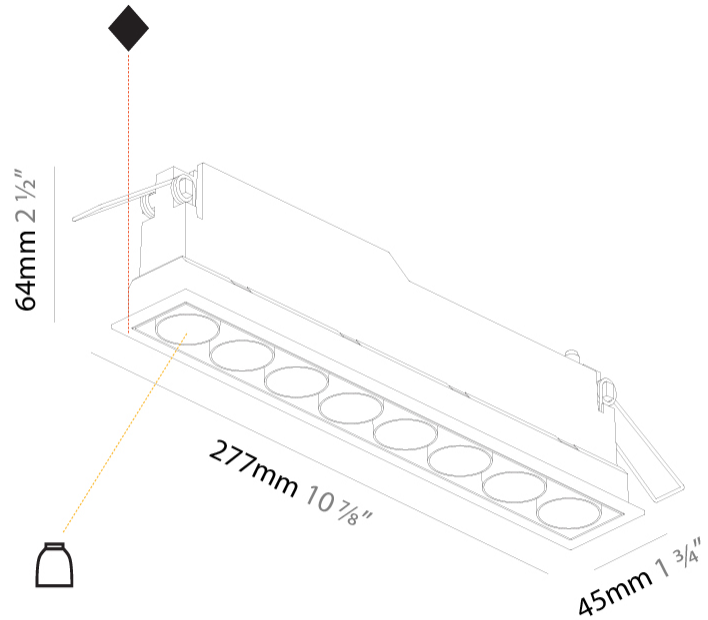

GENERAL

Series: Magiq
 Subseries: Magiq 8 Cell
 Brand: Prolicht
 Division: Architectural
 Mounting Type: Recessed
 Mounting Location: Ceiling
 Subcategory: Downlight

PHYSICAL

Shape: Rectangle
 Length (mm): 277
 Length (in): 10 ⁷/₈
 Width (mm): 45
 Width (in): 1 ³/₄
 Height (mm): 64
 Height (in): 2 ¹/₂
 Ceiling Thickness (mm): 10 / 12.5 / 15 / 25 / 30
 Ceiling Thickness (in): 3/8 or 1/2 or 9/16 or 1 or 1 3/16
 Min. Recessing Depth (mm): 100
 Min. Recessing Depth (in): 3 ¹⁵/₁₆
 Light Distribution: Downlight
 Weight (kg): 0.518
 Weight (lbs): 1.14
 Fixture Finish: SSR / BKV / CWI / CRY / HAB / LAG / UFT / ITA / RUA / RUR / MIC / FTG / MYG / TWT / LOD / PUS / FRO / FUP / KIA / POP / BLS / SPG / MEY / GOH / GUM / CHC / COM / ABZ / JAG / OBR / MOS / ROR
 Holder Finish: WHI / BLK
 Fixture Material: Aluminum Die Cast
 Cut-out Measurements: 270mm / 10 5/8" x 38mm / 1 1/2"

OPTICAL

Reflector: 8 / 14 / 34

RATINGS AND CERTIFICATIONS

Certified By: CSA Certified to UL and CSA Standards
 IP rating: IP20

A

100mm
3 15/16"

5 - 30 mm
3/16" - 1 3/16"

270mm x 38mm
10 5/8" x 1 1/2"

GENERAL

Series: Magiq
Subseries: Magiq 8 Cell Korona
Brand: Prolicht
Division: Architectural
Mounting Type: Recessed
Mounting Location: Ceiling
Subcategory: Downlight

PHYSICAL

Shape: Rectangle
Length (mm): 277
Length (in): 10 ⁷ / ₈
Width (mm): 45
Width (in): 1 ³ / ₄
Height (mm): 64
Height (in): 2 ¹ / ₂
Ceiling Thickness (mm): 5 - 30
Ceiling Thickness (in): 3/16 - 1 3/16
Min. Recessing Depth (mm): 100
Min. Recessing Depth (in): 3 ¹⁵ / ₁₆
Light Distribution: Downlight
Weight (kg): 0.518
Weight (lbs): 1.15
Fixture Finish: SSR / BKV / CWI / CRY / HAB / LAG / UFT / ITA / RUA / RUR / MIC / FTG / MYG / TWT / LOD / PUS / FRO / FUP / KIA / POP / BLS / SPG / MEY / GOH / GUM / CHC / COM / ABZ / JAG / OBR / MOS / ROR
Holder Finish: WHI / BLK
Fixture Material: Aluminum Die Cast
Cut-out Measurements: 270mm / 10 5/8" x 38mm / 1 1/2"