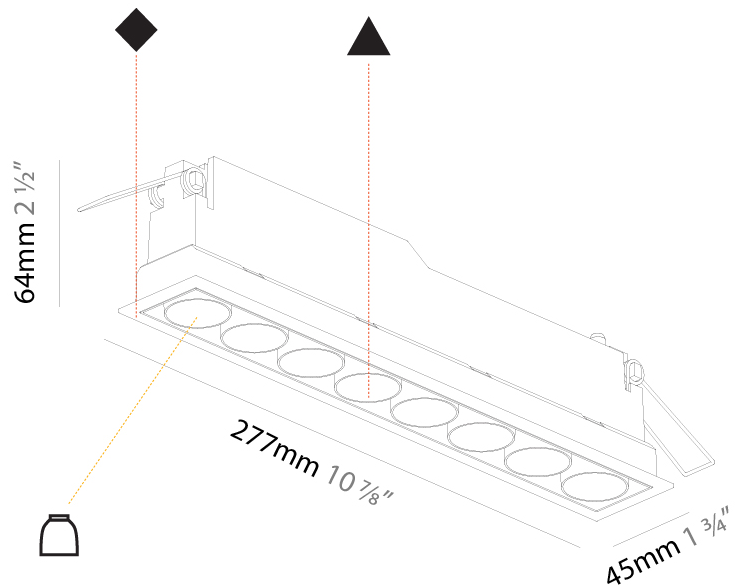

PHYSICAL

Shape: Rectangle
Length (mm): 277
Length (in): 10 ⁷/₈
Width (mm): 45
Width (in): 1 ³/₄
Height (mm): 64
Height (in): 2 ¹/₂
Ceiling Thickness (mm): 5 - 30
Ceiling Thickness (in): 3/16 - 1 3/16
Min. Recessing Depth (mm): 100
Min. Recessing Depth (in): 3 ¹⁵/₁₆
Light Distribution: Downlight
Weight (kg): 0.518
Weight (lbs): 1.15
Fixture Finish: SSR / BKV / CWI / CRY / HAB / LAG / UFT / ITA / RUA / RUR / MIC / FTG / MYG / TWT / LOD / PUS / FRO / FUP / KIA / POP / BLS / SPG / MEY / GOH / GUM / CHC / COM / ABZ / JAG / OBR / MOS / ROR
Holder Finish: WHI / BLK
Fixture Material: Aluminum Die Cast
Cut-out Measurements: 270mm / 10 5/8" x 38mm / 1 1/2"

ELECTRICAL

Lamp Type: LED (Zhaga Standard)
Input Wattage (W): 26.6
Total Output Wattage (W): 25.9
Dimming: Tri-Mode (Non-Dimming and Phase Dimming (120Vac only) and 0-10V Dimming)
Driver Included: No
Driver Location: Remote
Driver Type: Constant Current - Universal
Driver Class: Class 2
Input Voltage (V): 120 - 277
Constant Current (MA): 1050

LED

Number of LEDs: 8
Color Temperature (°K): 2700 / 3000 / 3500 / 4000
Max. Delivered Lumen (lm): 1570 / 1700 / 1725 / 1760
Nominal Lumen (lm): 1760 / 1900 / 2040 / 1980
CRI: >90 CRI
Lamp Life (hrs): 50000

OPTICAL

Reflector: 8 / 14 / 34

RATINGS AND CERTIFICATIONS

Certified By: CSA Certified to UL and CSA Standards
IP rating: IP20

100mm
3 15/16"

5 - 30 mm
3/16" - 1 3/16"

270mm x 38mm
10 5/8" x 1 1/2"